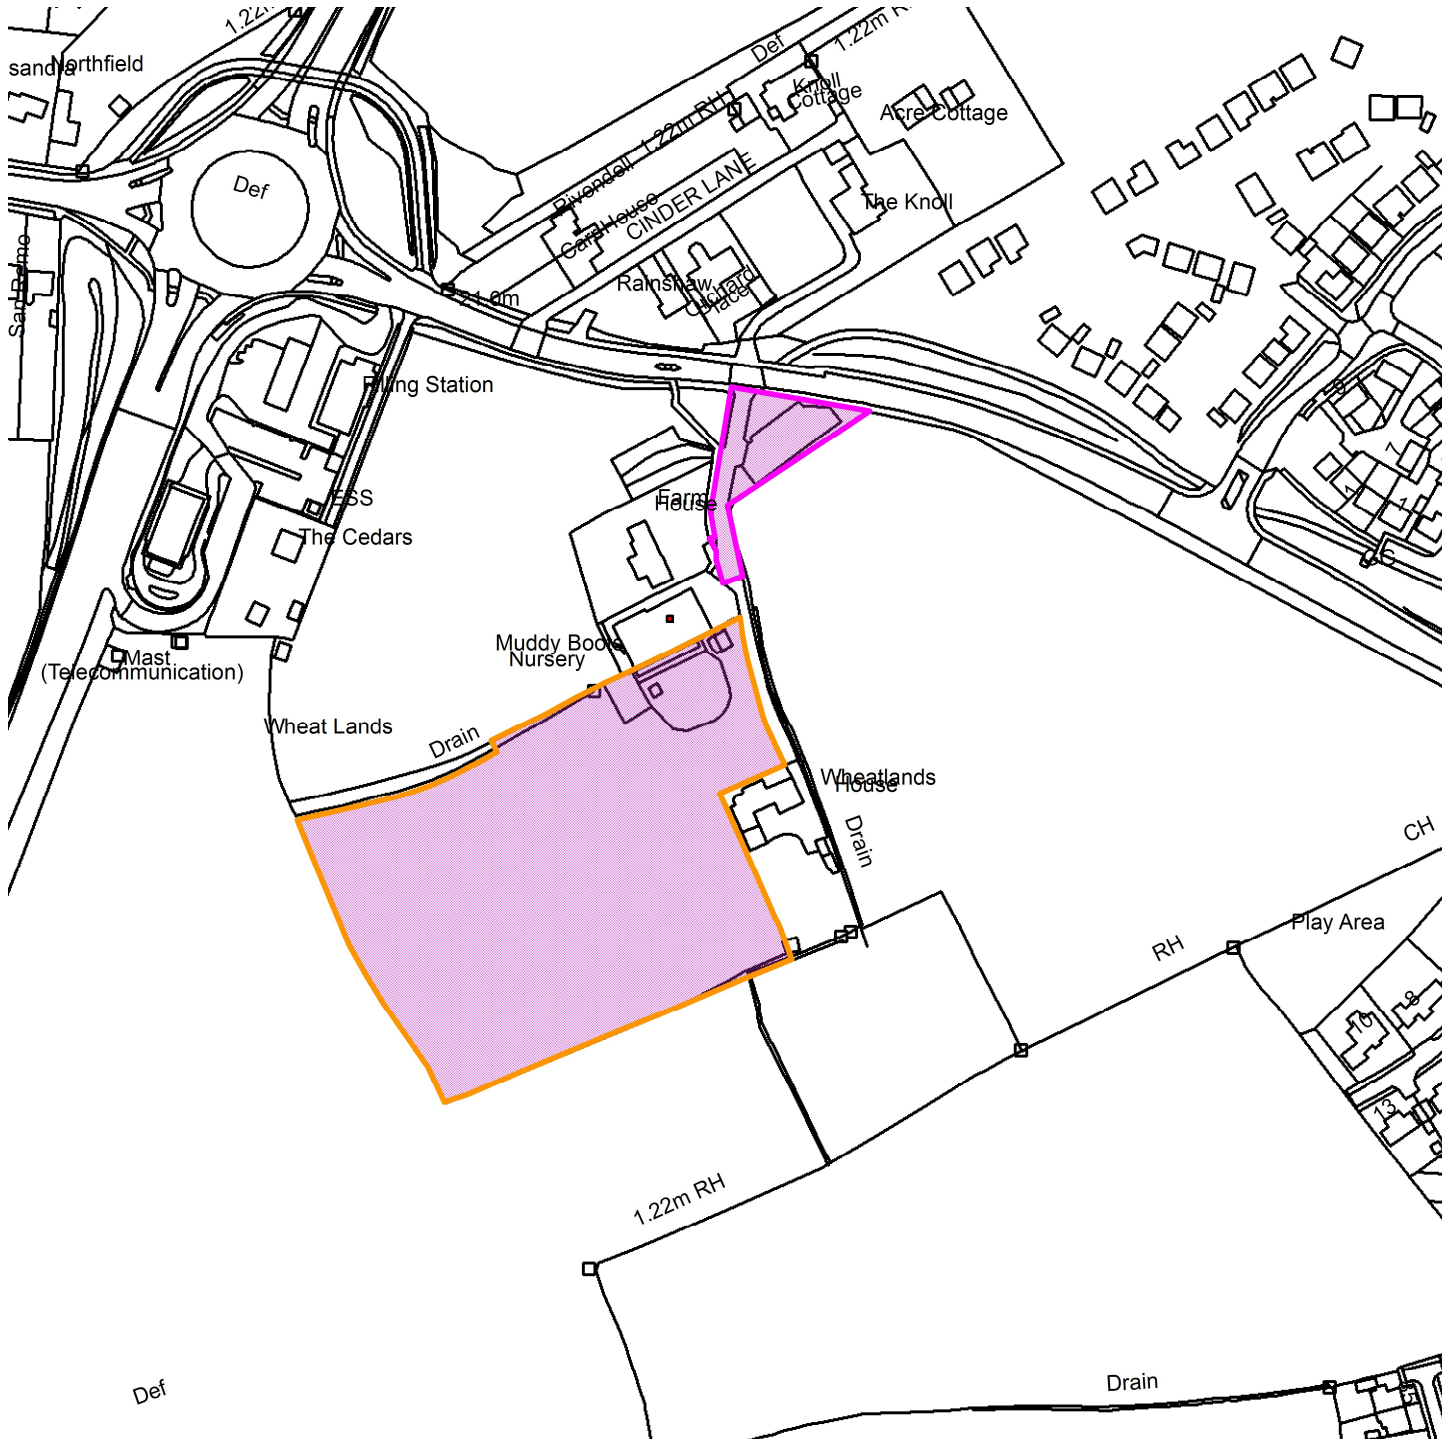

23/00999/FUL

Muddy Boots The Gardens Boroughbridge Road York YO26 6QD

Scale : 1:2723

Reproduced from the Ordnance Survey map with the permission of the Controller of Her Majesty's Stationery Office © Crown Copyright 2000.

Unauthorised reproduction infringes Crown Copyright and may lead to prosecution or civil proceedings.

Organisation	City of York Council
Department	Directorate of Place
Comments	Site Location Plan
Date	04 March 2024
SLA Number	Not Set